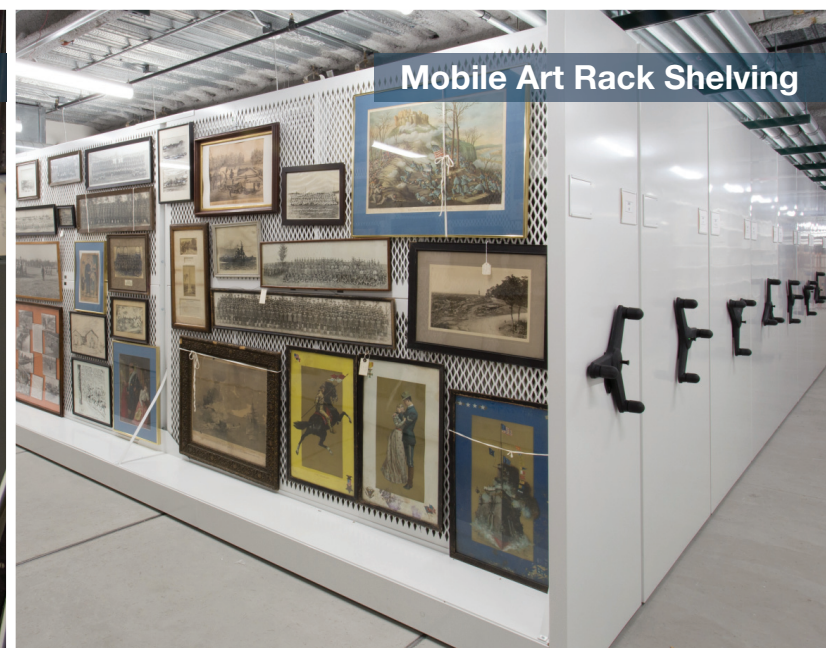

MUSEUM STORAGE SOLUTIONS

HISTORIC TREASURES, **MODERN MEASURES.**

When you have over 2.2 million objects and specimens in your collection, it doesn't take much to run out of space. **Conserve, preserve, and protect your historic objects** with our unique museum storage cabinets and shelving systems. Our storage systems guarantee to **maximize your available space, while allowing immediate access to your entire collection** for easy cleaning and rotation.

BRADFORD
SYSTEMS

Artwork Dividers

Mobile Art Rack Shelving

Smart. Storage. Solutions.

www.BRADFORDSYSTEMS.com

Special Collection Cabinets

Wide-span Shelving

Roll-out Shelves