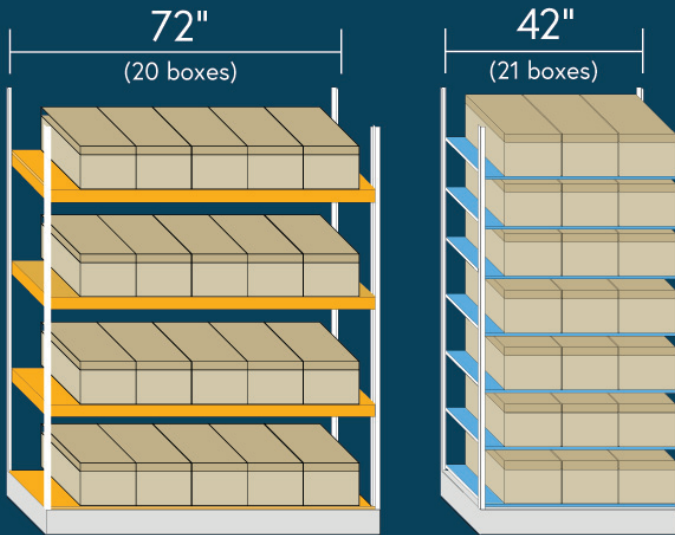

4-POST SHELVING SOLUTIONS

MINIMAL SPACE, **MAXIMUM FLEXIBILITY.**

Our 4-post shelving allows you to create and store your inventory in the best possible layout thanks to universally slotted shelves. The shelves' **easily-adjustable compartments add incredible value to your shelving system** through their sturdy metal design and the flexibility of **re-adapting its shelf accessories** whenever your space needs change.

BRADFORD
SYSTEMS

Adaptable Layouts

Records Organization

Smart. Storage. Solutions.

www.BRADFORDSYSTEMS.com

Getting the Right Size

Standard shelving (left) has a rigid layout that takes a one-size-fits-all approach, wasting space at the ends and between shelves.

With a right-sized shelving system (right), we can store standard-sized boxes and items particular to your industry in a more **exact and neat layout, condensing your storage so you can store more in less space!**

LIMITED SPACE, UNLIMITED OPTIONS.

Being of heavy-duty metal construction is enough to stand out from other shelving systems, but we like to go a step further.

The **array of accessories we have to fully custom-build your shelving layout** are made to store anything from record files, to fabrics, and even big bulky items like footballs and paintings.