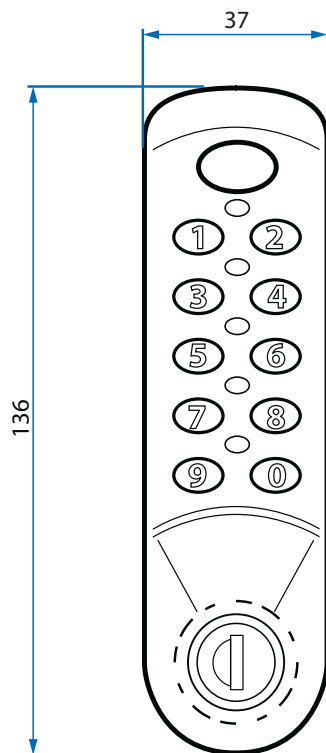

- Strong
- Reliable
- Convenient
- Simple to install

CONVENIENT AND VERSATILE SYSTEM
NO MORE LOST KEYS

RAS

Standard Features

- Black or silver powder coat
- Override lock
- 2/3 point fixing
- Standard cam fixing
- LED indicator lights
- Battery condition indication
- 8-digit master code
- 6-digit sub-master code
- 4-digit user codes
- Private or public user modes
- Two spindle lengths (20mm/24mm)
- Auto unlock mode
- Technician mode
- 2 x AA batteries included
- Up to 80,000 cycles per pair of batteries
- Audible keypad