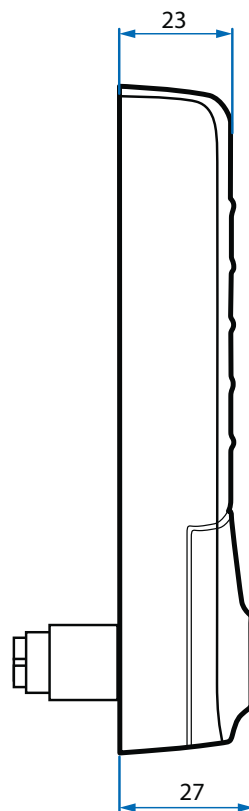

- Strong
- Reliable
- Convenient
- Simple to install

CONVENIENT AND VERSATILE SYSTEM
NO MORE LOST KEYS

RAS

Standard Features

- Black or silver powder coat
- Override lock
- 2/3 point fixing
- Standard cam fixing
- LED indicator lights
- Battery condition indication
- 8-digit master code
- 6-digit sub-master code
- 4-digit user codes
- Private or public user modes
- Two spindle lengths (20mm/24mm)
- Auto unlock mode
- Technician mode
- 2 x AA batteries included
- Up to 80,000 cycles per pair of batteries
- Audible keypad